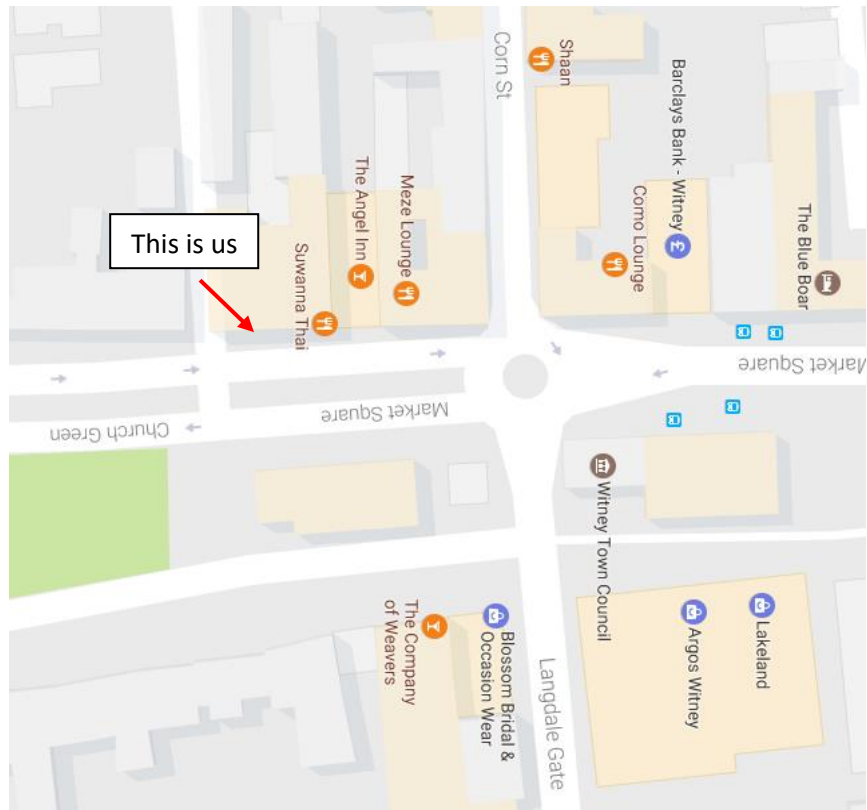

How to the office....

Push Start Marketing's office is on the ground floor of 46 Market Square, Witney, OX28 6AL.

To find us, the best places to look out for are the Church Green, Como Lounge and the Suwanna Thai restaurant; if you can see any of these, you are close.

Almost directly outside our office is the War Memorial. Go through the white double doors, straight through the ground floor lobby and out the brown door. The office is on your left. My number is 07813846569 if you're lost.

Parking: All parking in Witney is free. We are surrounded by 2 hour, 4 hour and all day spaces .

Marriotts Walk Shopping Centre, a short walk away, has all day parking, as does The Leys Recreation Ground. Alternatively, there is 3hr parking by the Woolgate Centre and in the Sainsbury's car park.